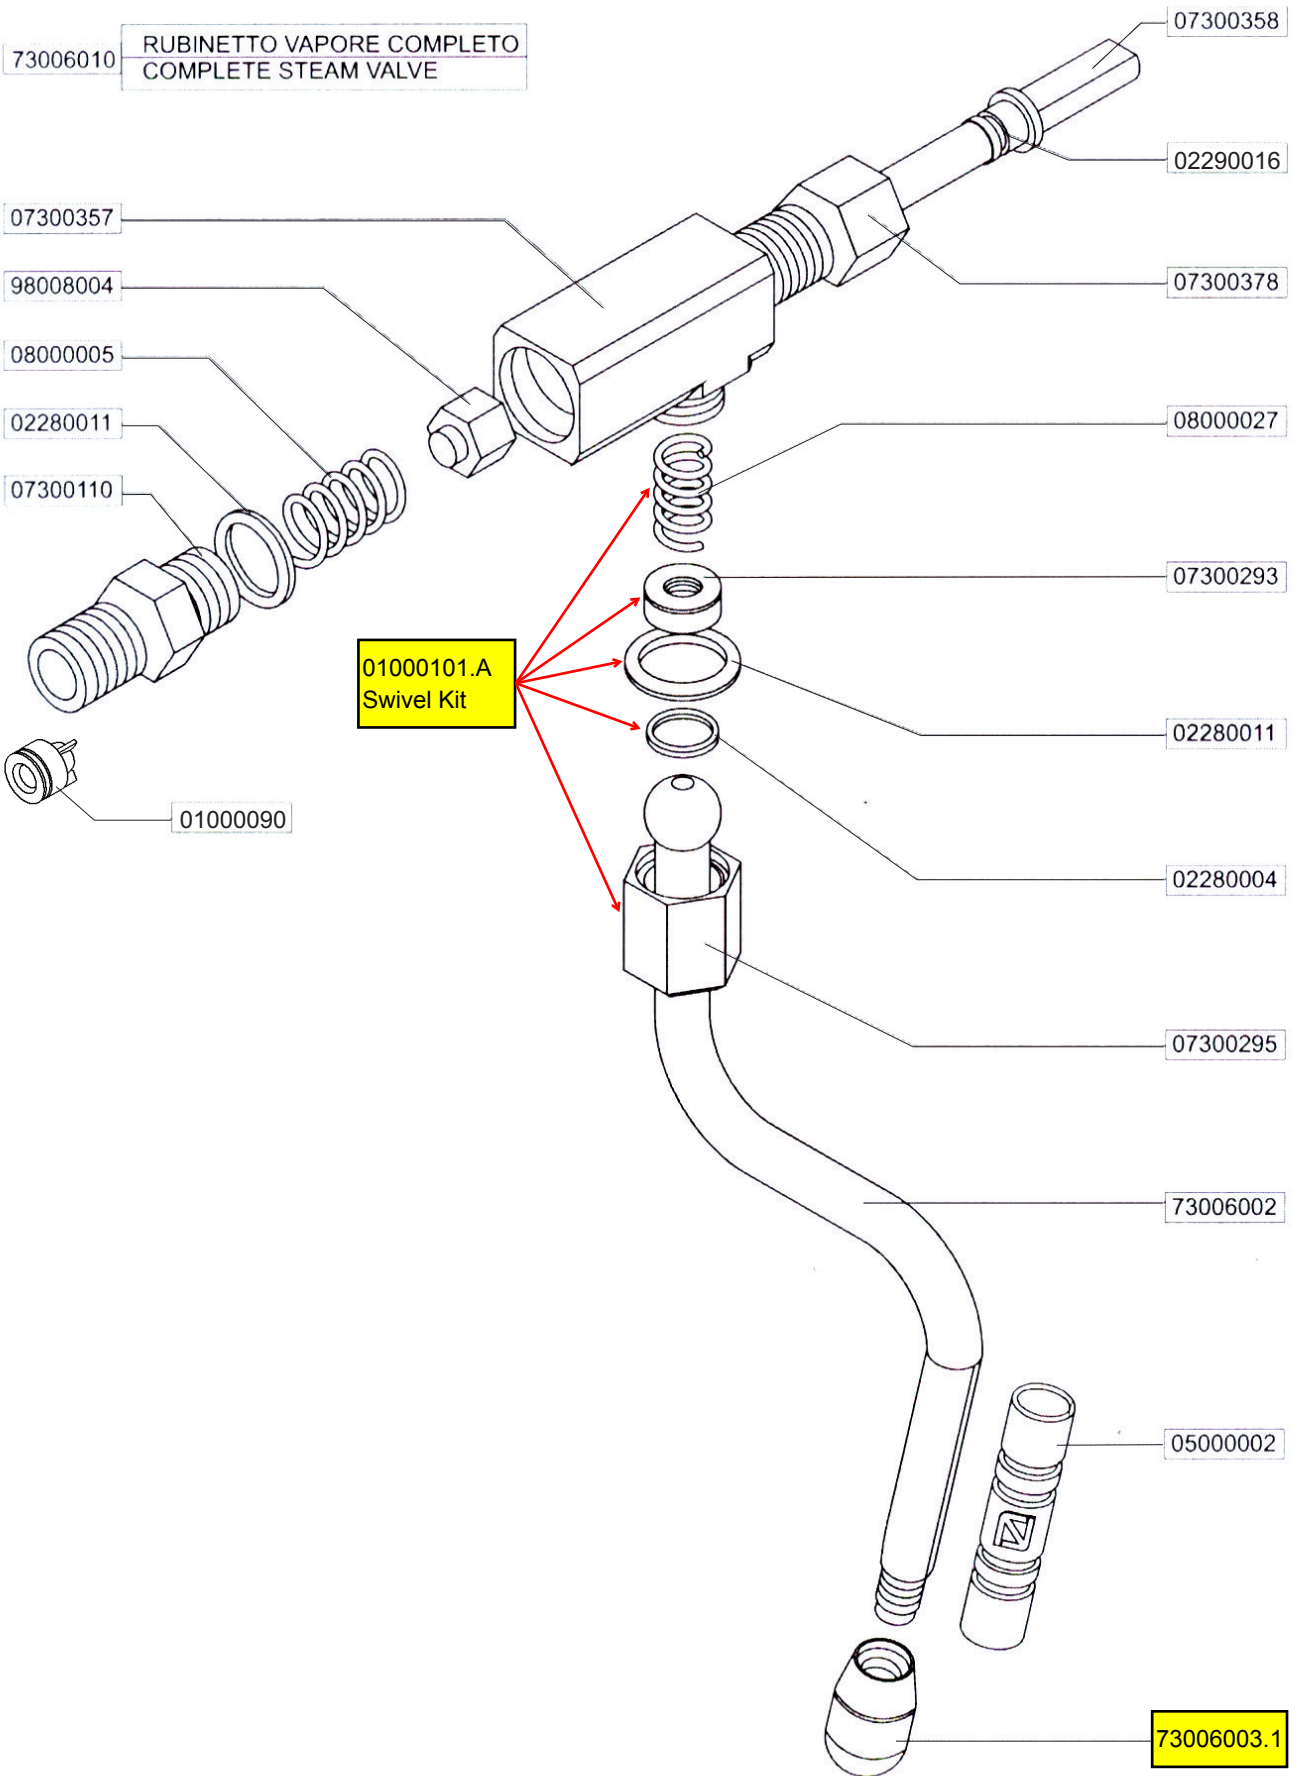

RUBINETTO VAPORE STEAM VALVE