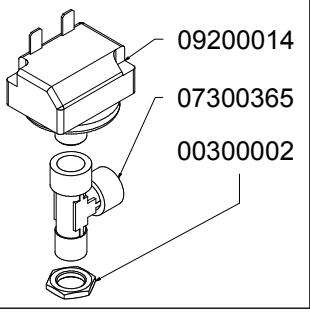

CALDAIA BOILER

COMPONENTI PRESSOSTATO: C.S.A.
PRESSURESTAT: C.S.A.

COMPONENTI PRESSOSTATO: C.E.
PRESSURESTAT: C.E.

73003022
09000006

73003004 CALDAIA COMPLETA 230V
COMPLETE BOILER 230V

73003005 CALDAIA COMPLETA 115V
COMPLETE BOILER 115V